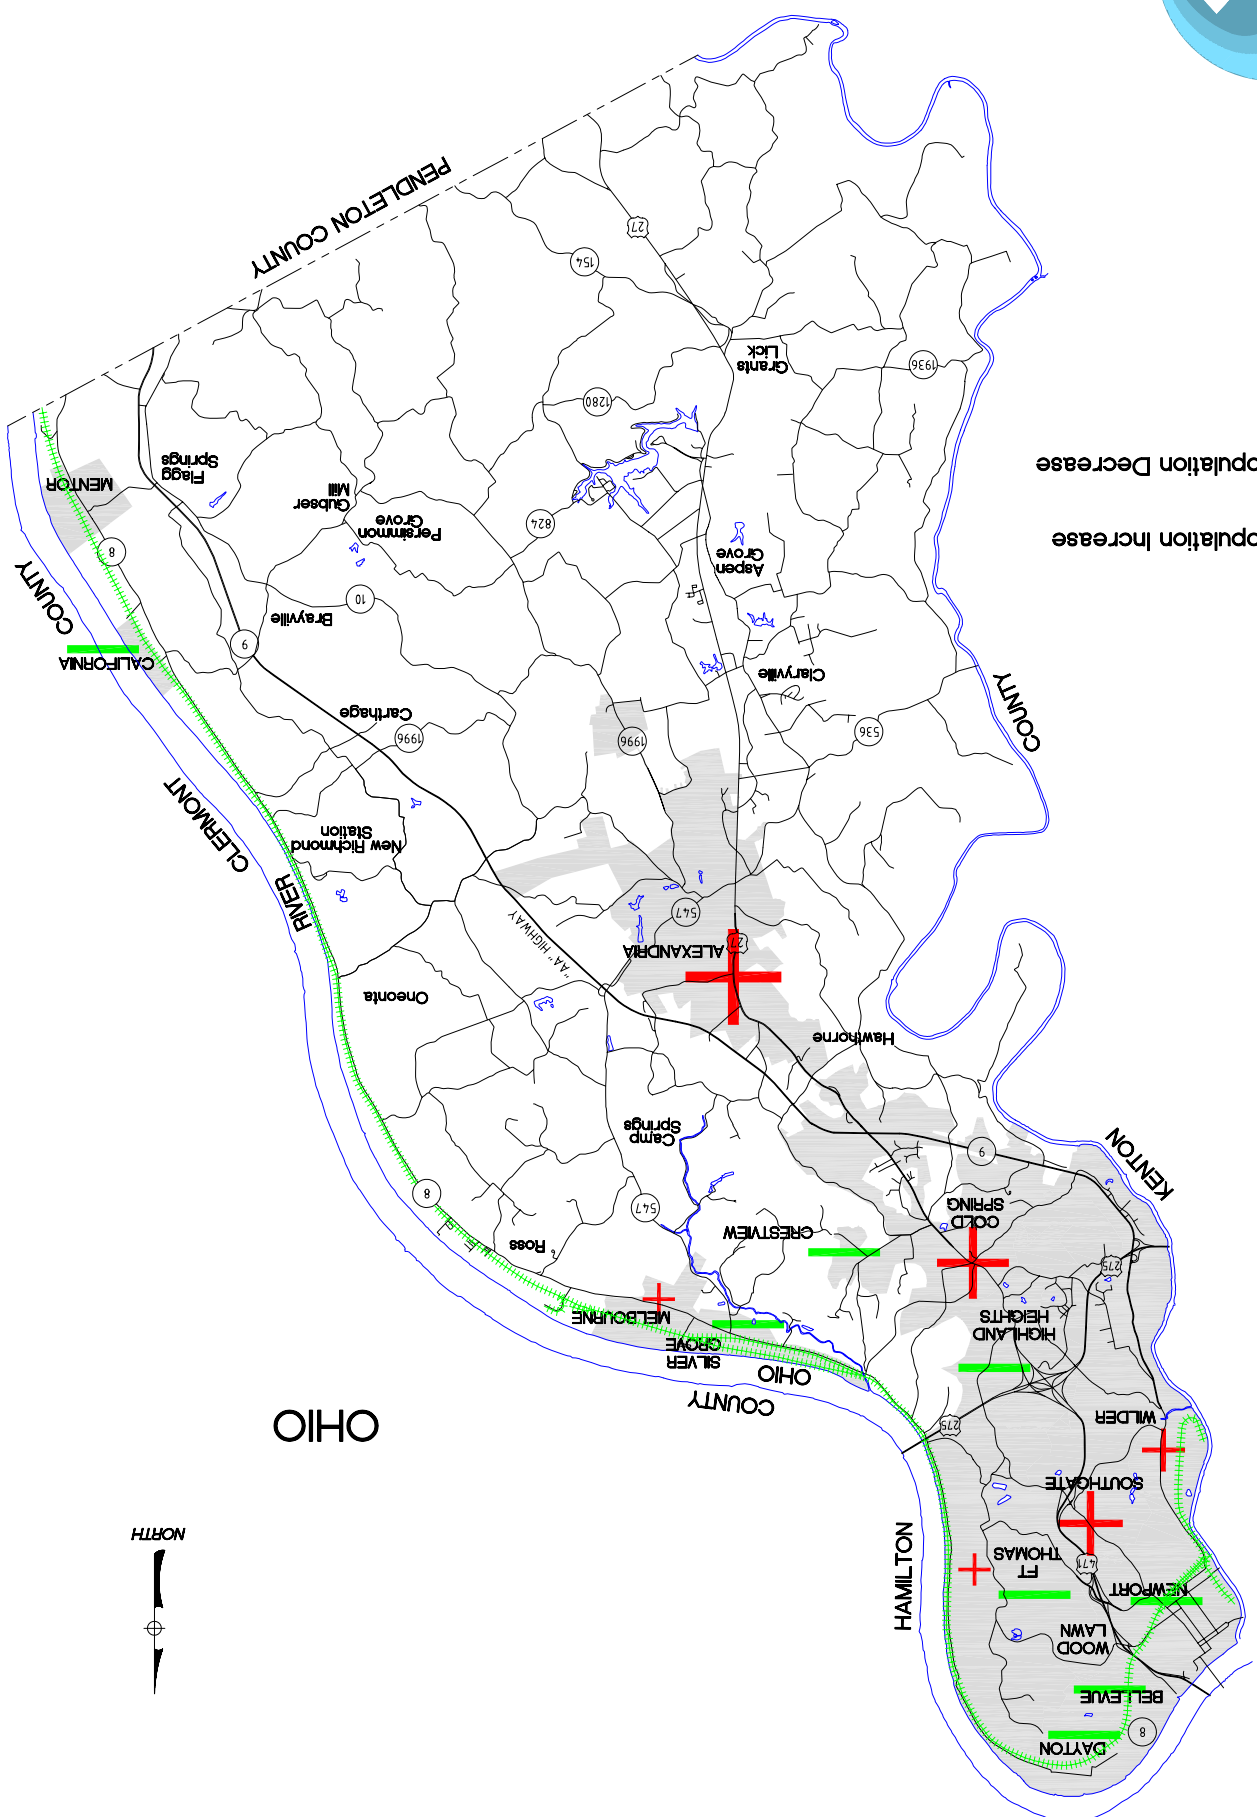

FIGURE 2-6
POPULATION MAP 1980-1990
CAMPBELL COUNTY, KENTUCKY

Population Increase (+)
Population Decrease (-)