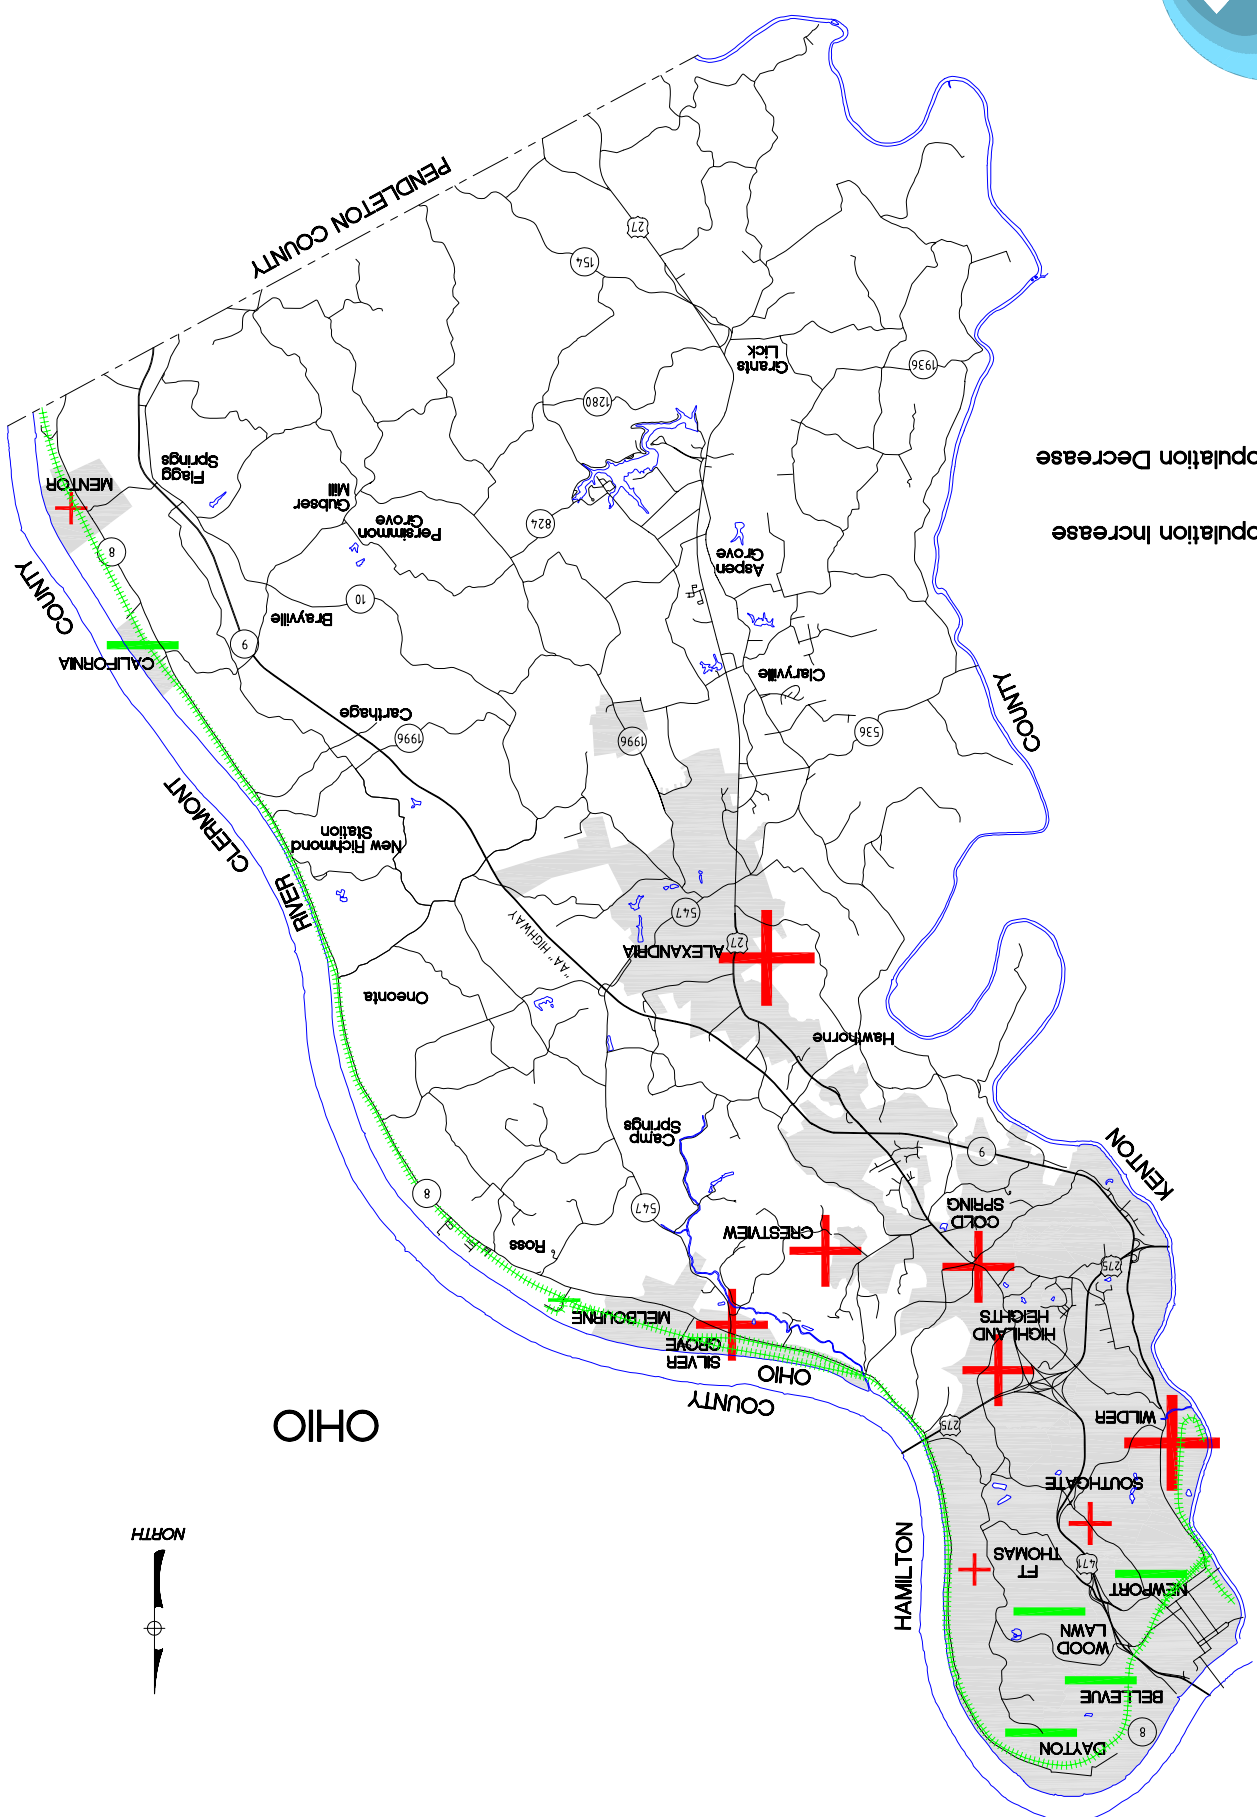

FIGURE 2-7
POPULATION MAP 1990-2000
CAMPBELL COUNTY, KENTUCKY

Population Increase (+)
Population Decrease (-)