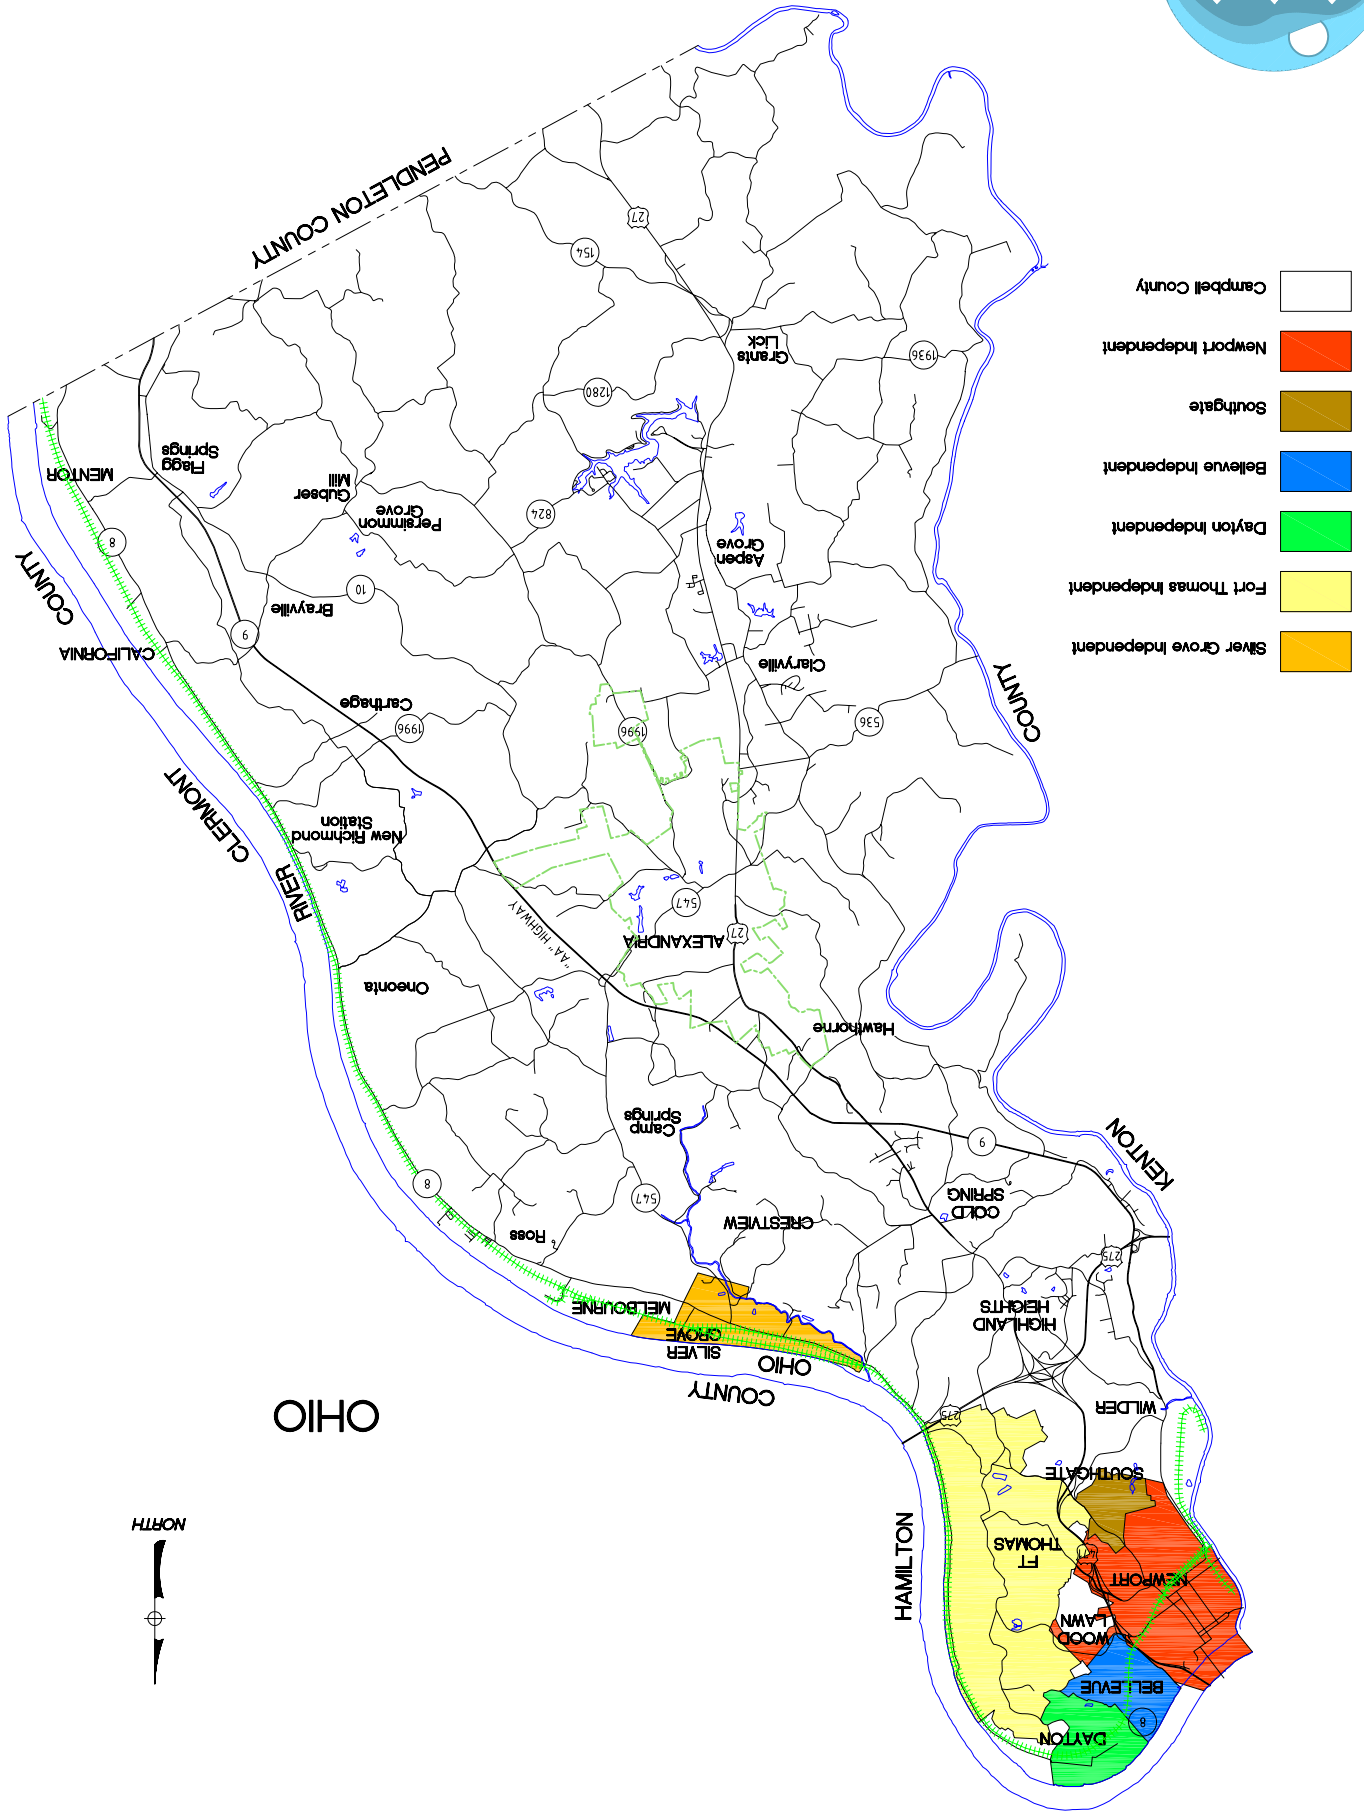

FIGURE 6-1
SCHOOL DISTRICTS
CAMPBELL COUNTY, KENTUCKY

- Campbell County
- Newport Independent
- Southgate
- Bellevue Independent
- Dayton Independent
- Fort Thomas Independent
- Silver Grove Independent