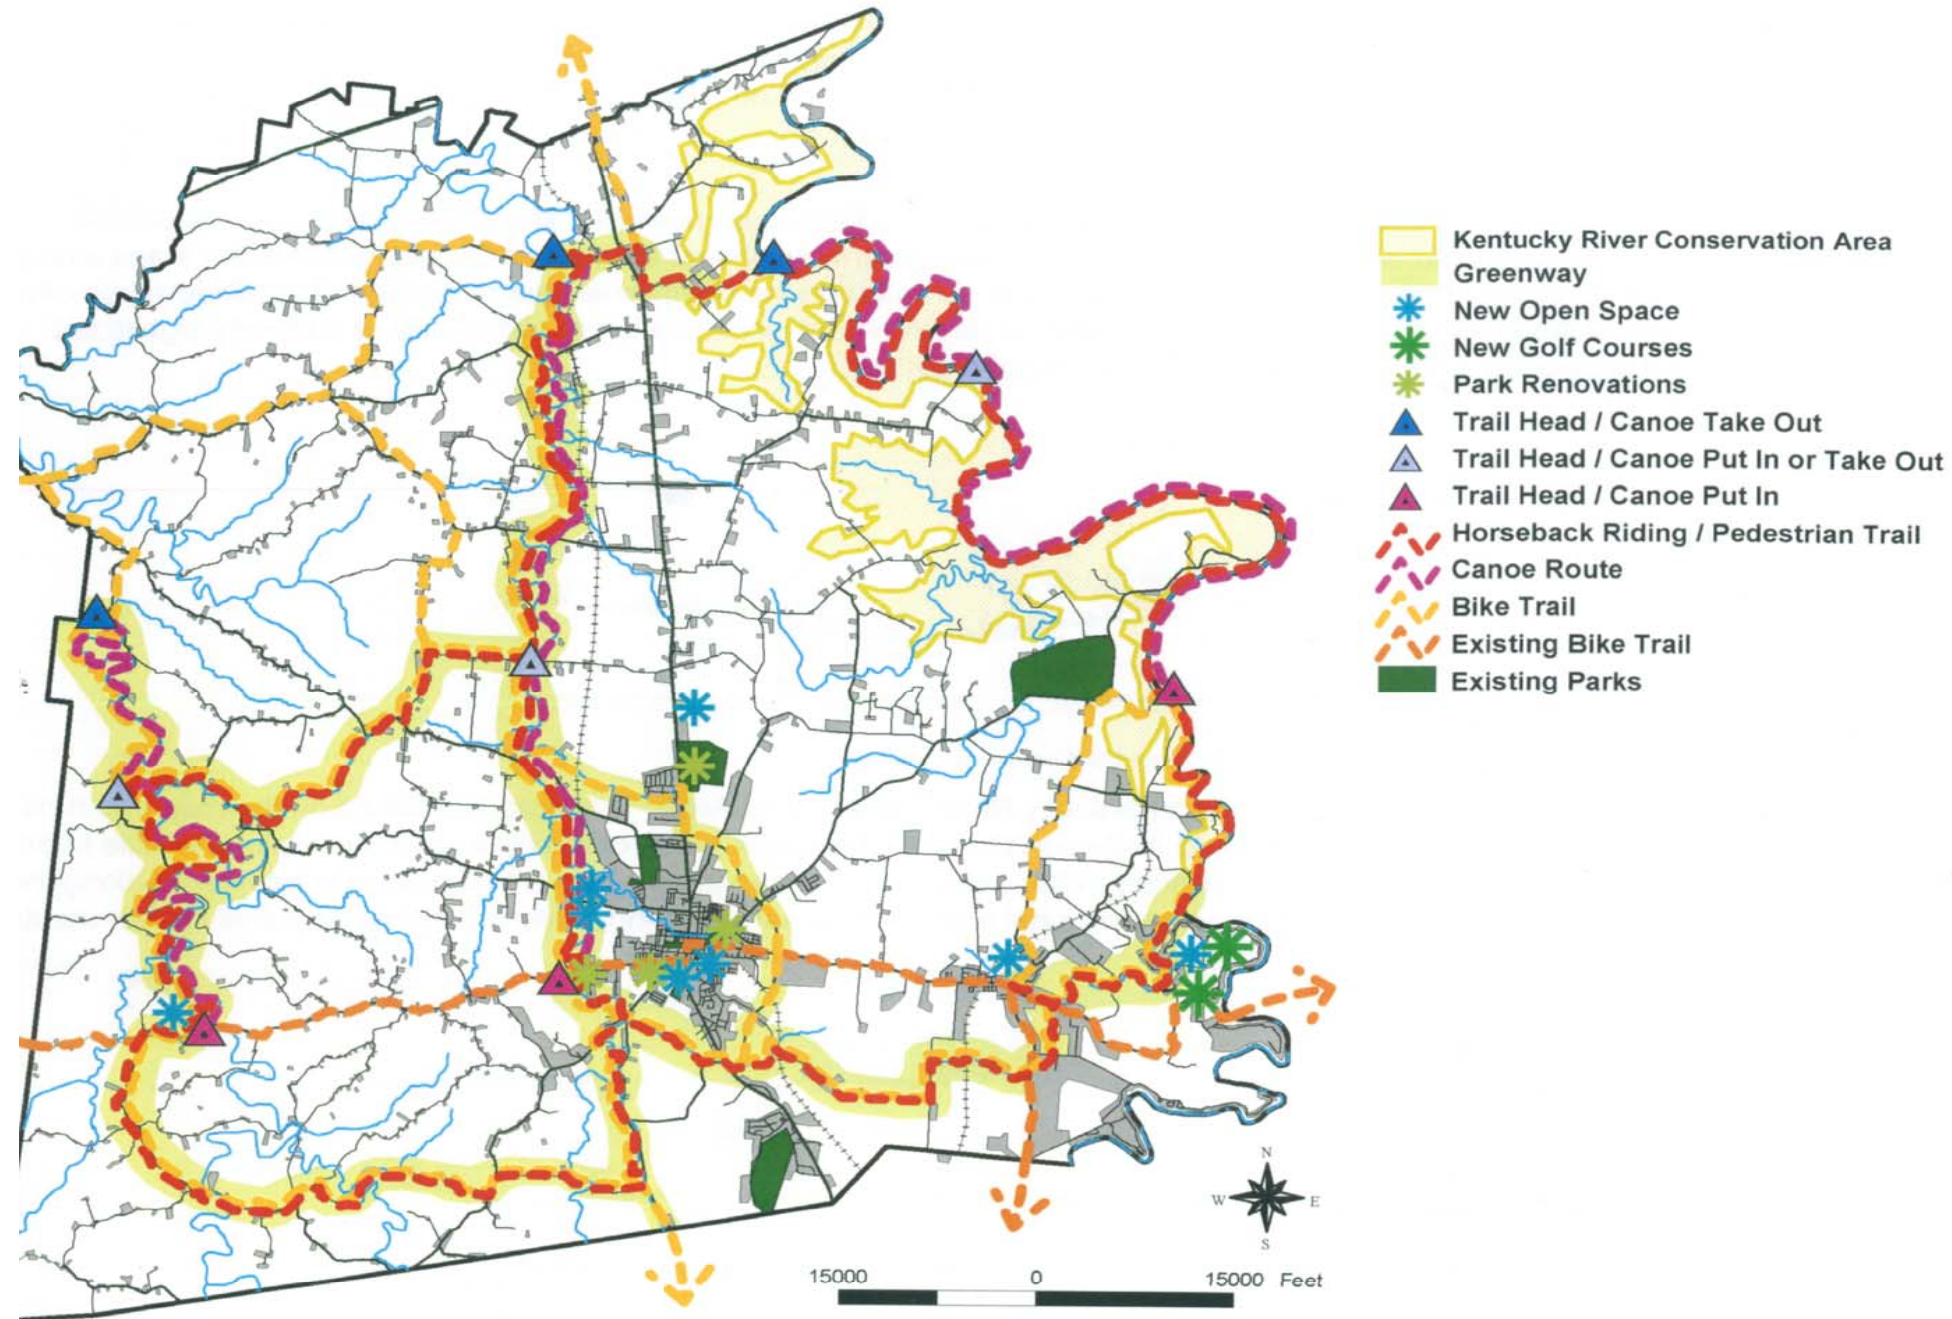

EXHIBIT III

MERCER COUNTY
COMPREHENSIVE OPEN SPACE SYSTEM

as developed by
Department of Landscape Architecture
College of Agriculture
University of Kentucky
2002
in the
Legacy Plan: A Vision for the Future of Mercer County