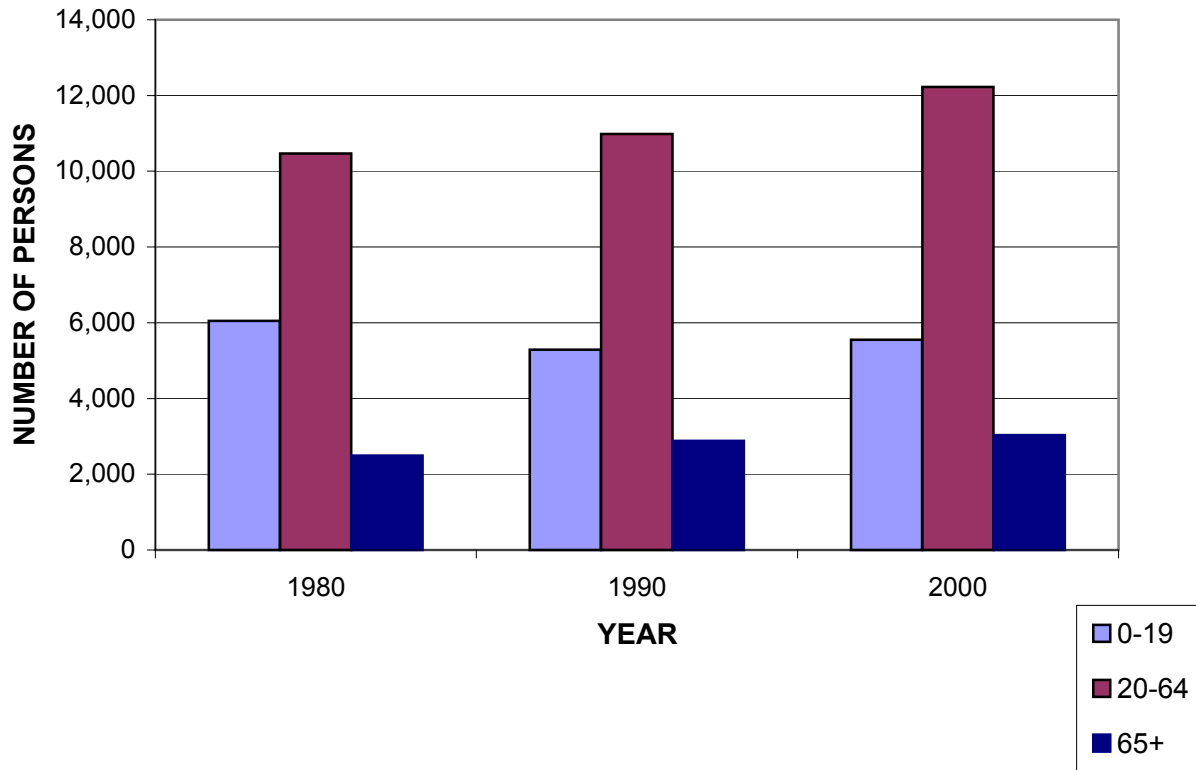

**FIGURE 2-5
MERCER COUNTY POPULATION BY AGE GROUP**

AGE	1980	1990	2000
0-19	6,047	5,286	5,552
20-64	10,472	10,982	12,228
65+	2,492	2,880	3,037
Total	19,011	19,148	20,817