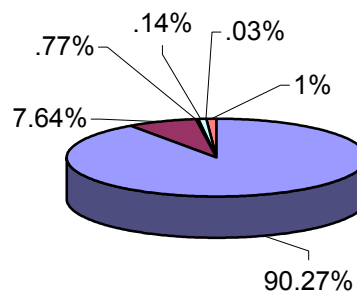

**FIGURE 2-6
MERCER COUNTY
POPULATION BY RACE 2000**

MERCER COUNTY		
OF ONE RACE	NUMBER	%
White	19,568	94.91%
Black/African American	769	3.73%
American Indian/Native Alaskan	44	0.21%
Asian	97	0.47%
Native Hawaii/Pacific Islander	7	0.03%
Other	132	0.64%
Total	20,617	

HARRODSBURG		
OF ONE RACE	NUMBER	%
White	7,126	90.27%
Black/African American	603	7.64%
American Indian/Native Alaskan	11	0.14%
Asian	61	0.77%
Native Hawaii/Pacific Islander	2	0.03%
Other	91	1.15%
Total	7,894	