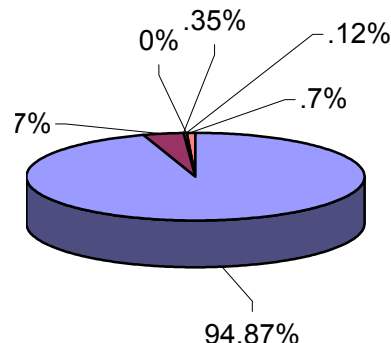

BURGIN		
OF ONE RACE	NUMBER	%
White	813	94.87%
Black/African American	34	3.97%
American Indian/Native Alaskan	3	0.35%
Asian	0	0.00%
Native Hawaii/Pacific Islander	1	0.12%
Other	6	0.70%
Total	857