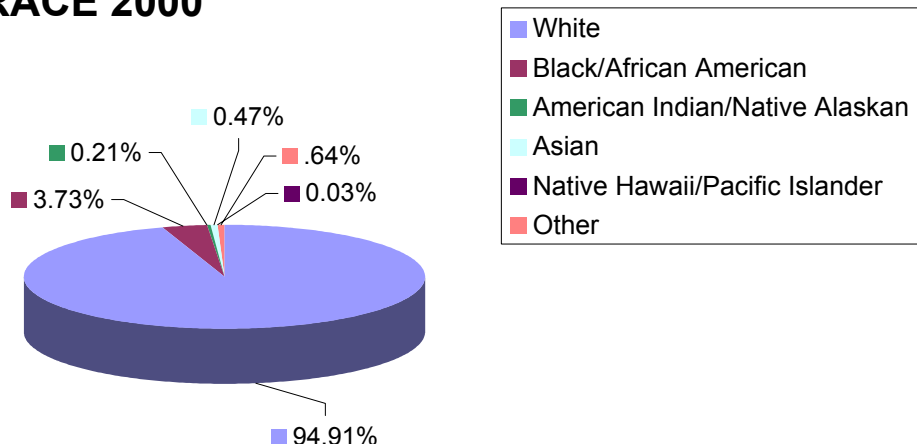

**FIGURE 2-6
MERCER COUNTY
POPULATION BY RACE 2000**

MERCER COUNTY		
OF ONE RACE	NUMBER	%
White	19,568	94.91%
Black/African American	769	3.73%
American Indian/Native Alaskan	44	0.21%
Asian	97	0.47%
Native Hawaii/Pacific Islander	7	0.03%
Other	132	0.64%
Total	20,617	

HARRODSBURG		
OF ONE RACE	NUMBER	%
White	7,126	90.27%
Black/African American	603	7.64%
American Indian/Native Alaskan	11	0.14%
Asian	61	0.77%
Native Hawaii/Pacific Islander	2	0.03%
Other	91	1.15%
Total	7,894	

BURGIN		
OF ONE RACE	NUMBER	%
White	813	94.87%
Black/African American	34	3.97%
American Indian/Native Alaskan	3	0.35%
Asian	0	0.00%
Native Hawaii/Pacific Islander	1	0.12%
Other	6	0.70%
Total	857	

askan