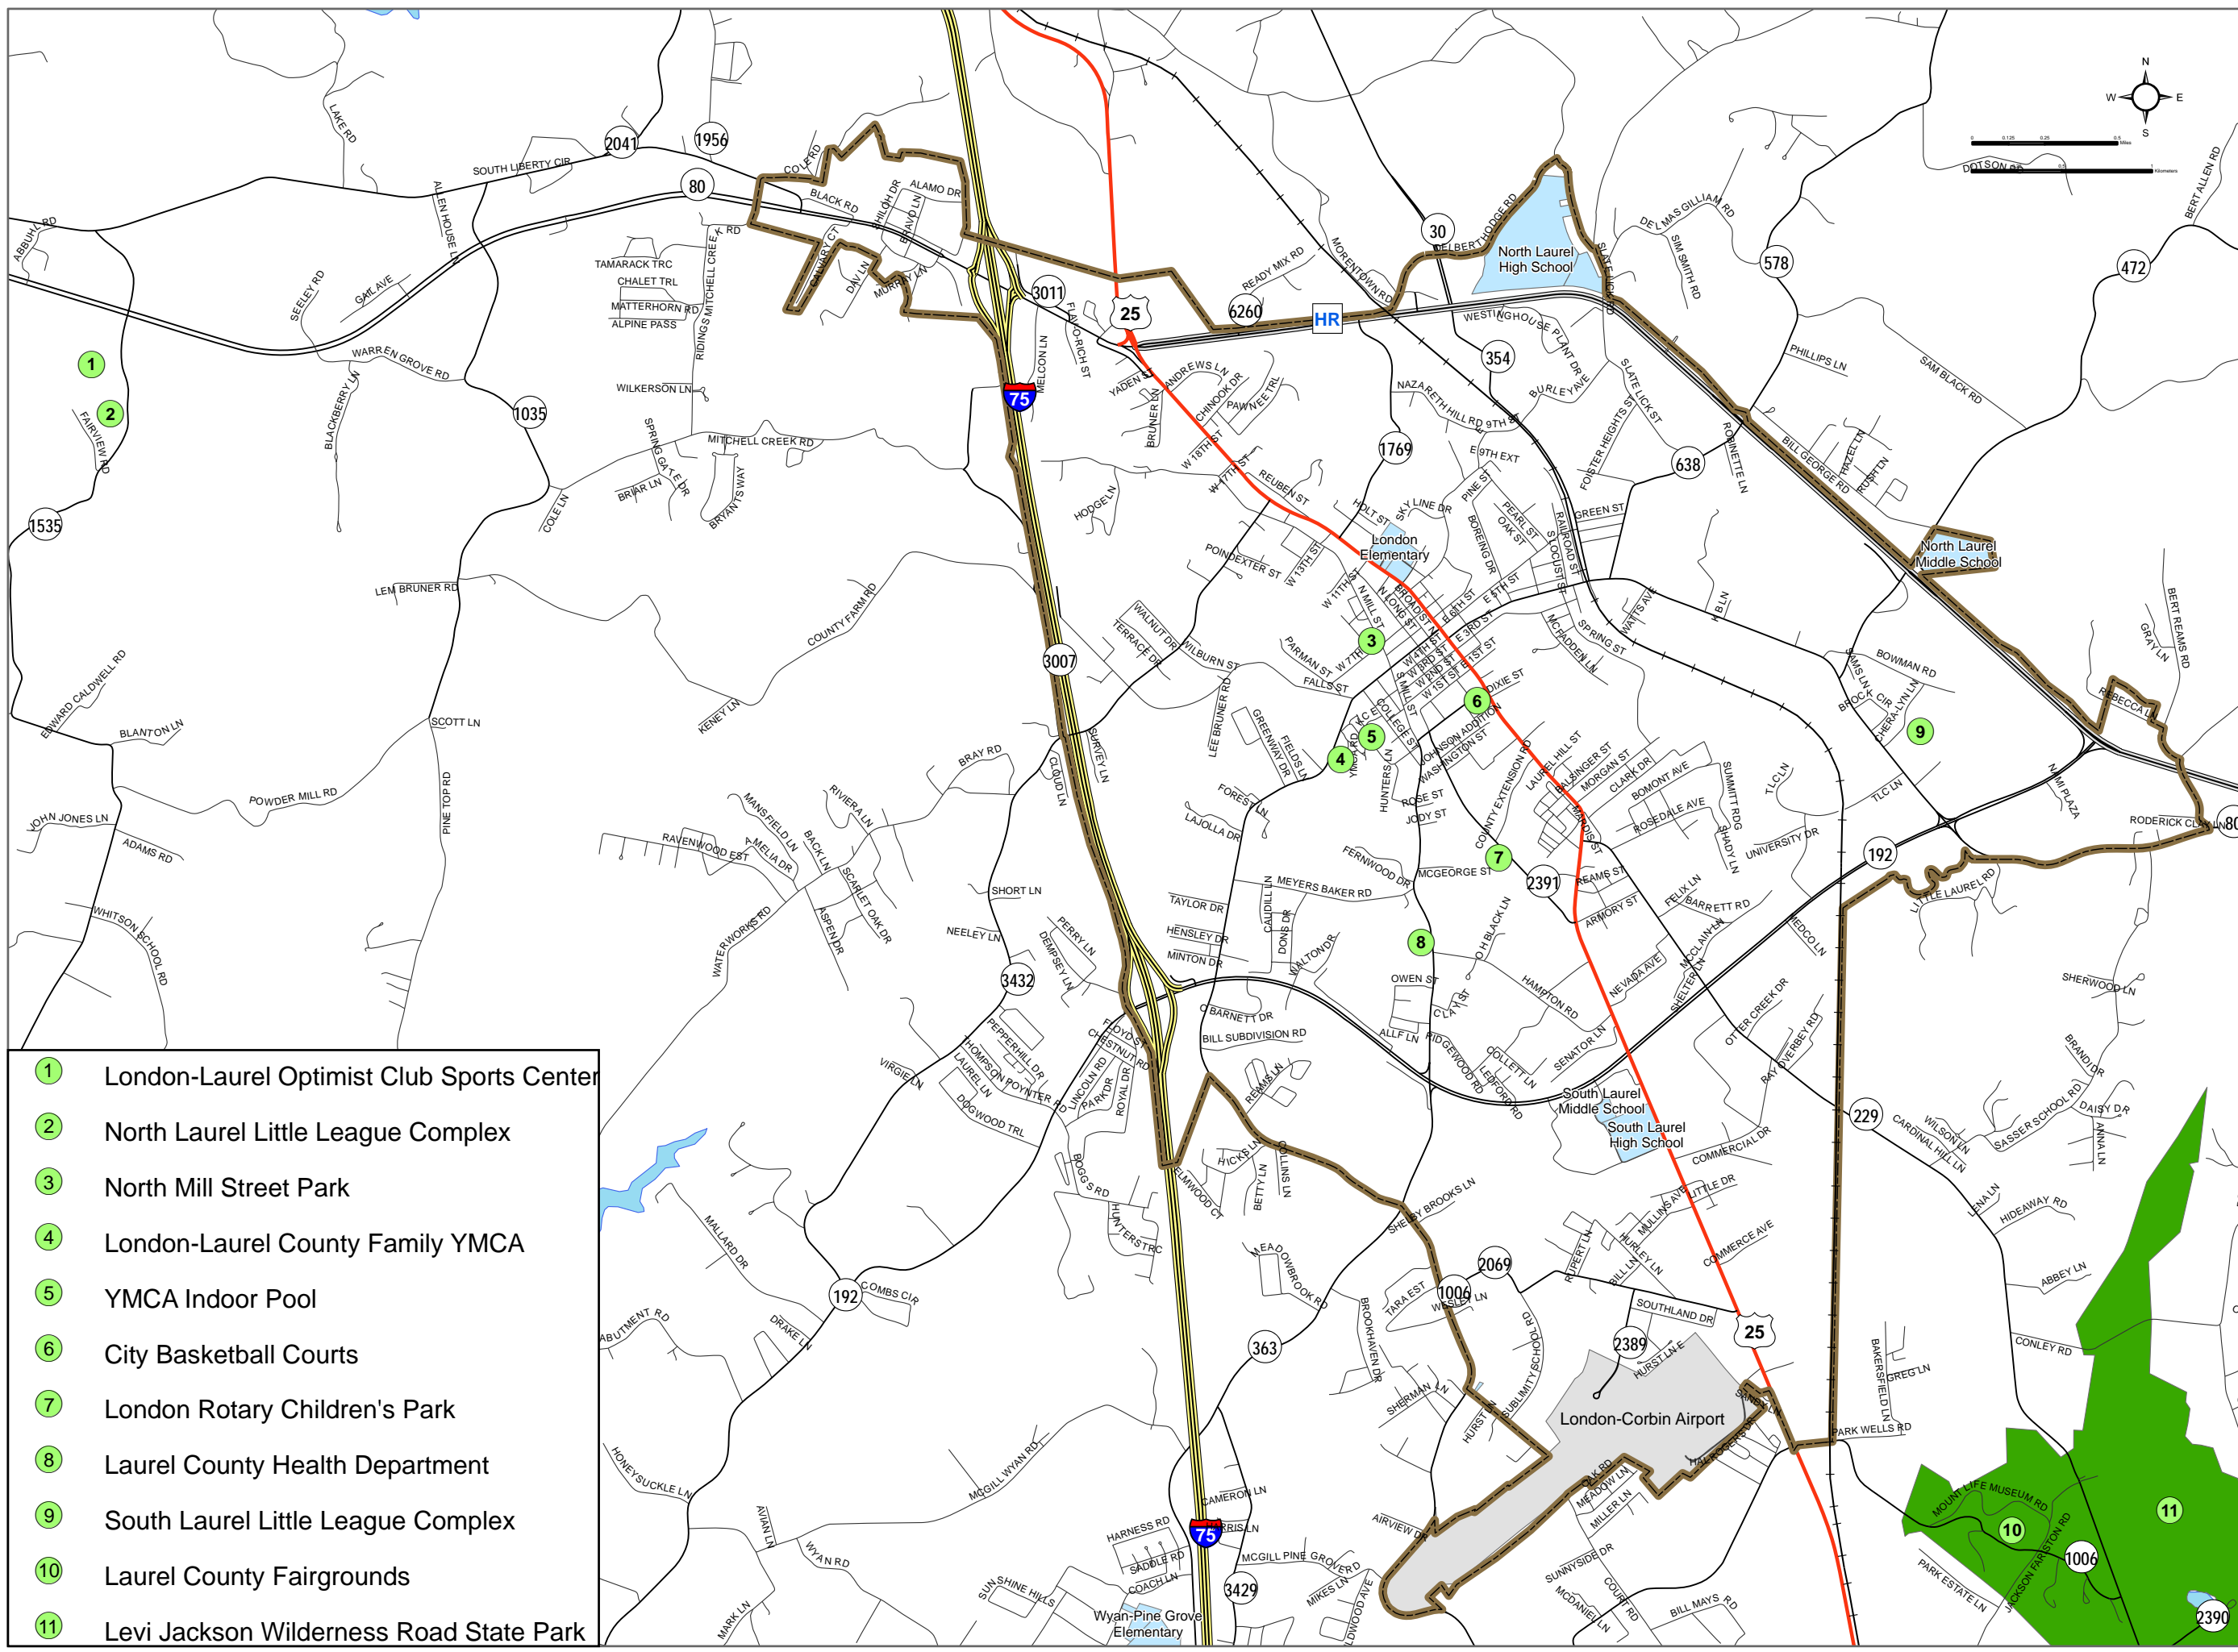

FIGURE 6-1 CITY OF LONDON PARKS AND RECREATION

2007
Comprehensive Plan
City of London &
Laurel County, Kentucky

- ### LEGEND
- Local Roads
 - I - 75
 - State Routes
 - Hal Rogers Pkwy
 - US Routes
 - London

MAP INFORMATION

Data Sources:
Kentucky Transportation Cabinet (KYTC)
US Census Tiger LINE data (ESRI Online)

Cartography by:
Kim Rybold

Kriss Lowry & Associates, Inc.
227 South Rays Fork Rd
Corinth, KY 41010-3027
(502) 857-2800

- ① London-Laurel Optimist Club Sports Center
- ② North Laurel Little League Complex
- ③ North Mill Street Park
- ④ London-Laurel County Family YMCA
- ⑤ YMCA Indoor Pool
- ⑥ City Basketball Courts
- ⑦ London Rotary Children's Park
- ⑧ Laurel County Health Department
- ⑨ South Laurel Little League Complex
- ⑩ Laurel County Fairgrounds
- ⑪ Levi Jackson Wilderness Road State Park