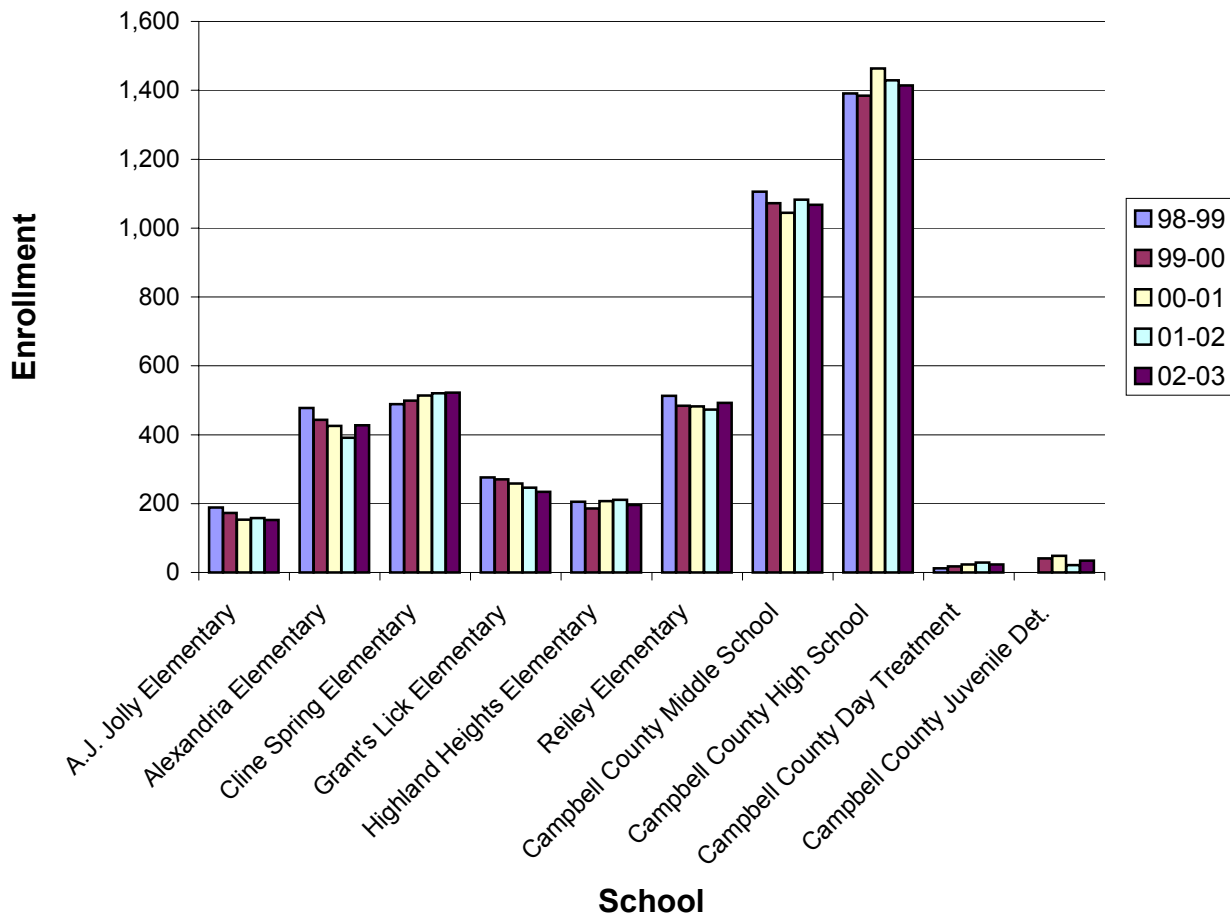

**Figure 6-2
CAMPBELL COUNTY SCHOOL DISTRICT ENROLLMENT RATES**

SCHOOL	98-99	99-00	00-01	01-02	02-03	% CHG
A.J. Jolly Elementary	189	173	153	158	152	-19.58%
Alexandria Elementary	478	443	426	391	427	-10.67%
Cline Spring Elementary	489	499	514	520	522	6.75%
Grant's Lick Elementary	276	270	258	246	234	-15.22%
Highland Heights Elementary	205	186	207	211	196	-4.39%
Reiley Elementary	513	484	482	473	492	-4.09%
Campbell County Middle School	1,106	1,072	1,044	1,082	1,068	-3.44%
Campbell County High School	1,391	1,384	1,463	1,429	1,414	1.65%
Campbell County Day Treatment	12	18	23	29	23	91.67%
Campbell County Juvenile Det.	0	41	48	21	34	-17.07%
Total Enrollment	4,659	4,570	4,618	4,560	4,562	-2.08%

Source: Division of Data Policy Management and Research, 5/14/04