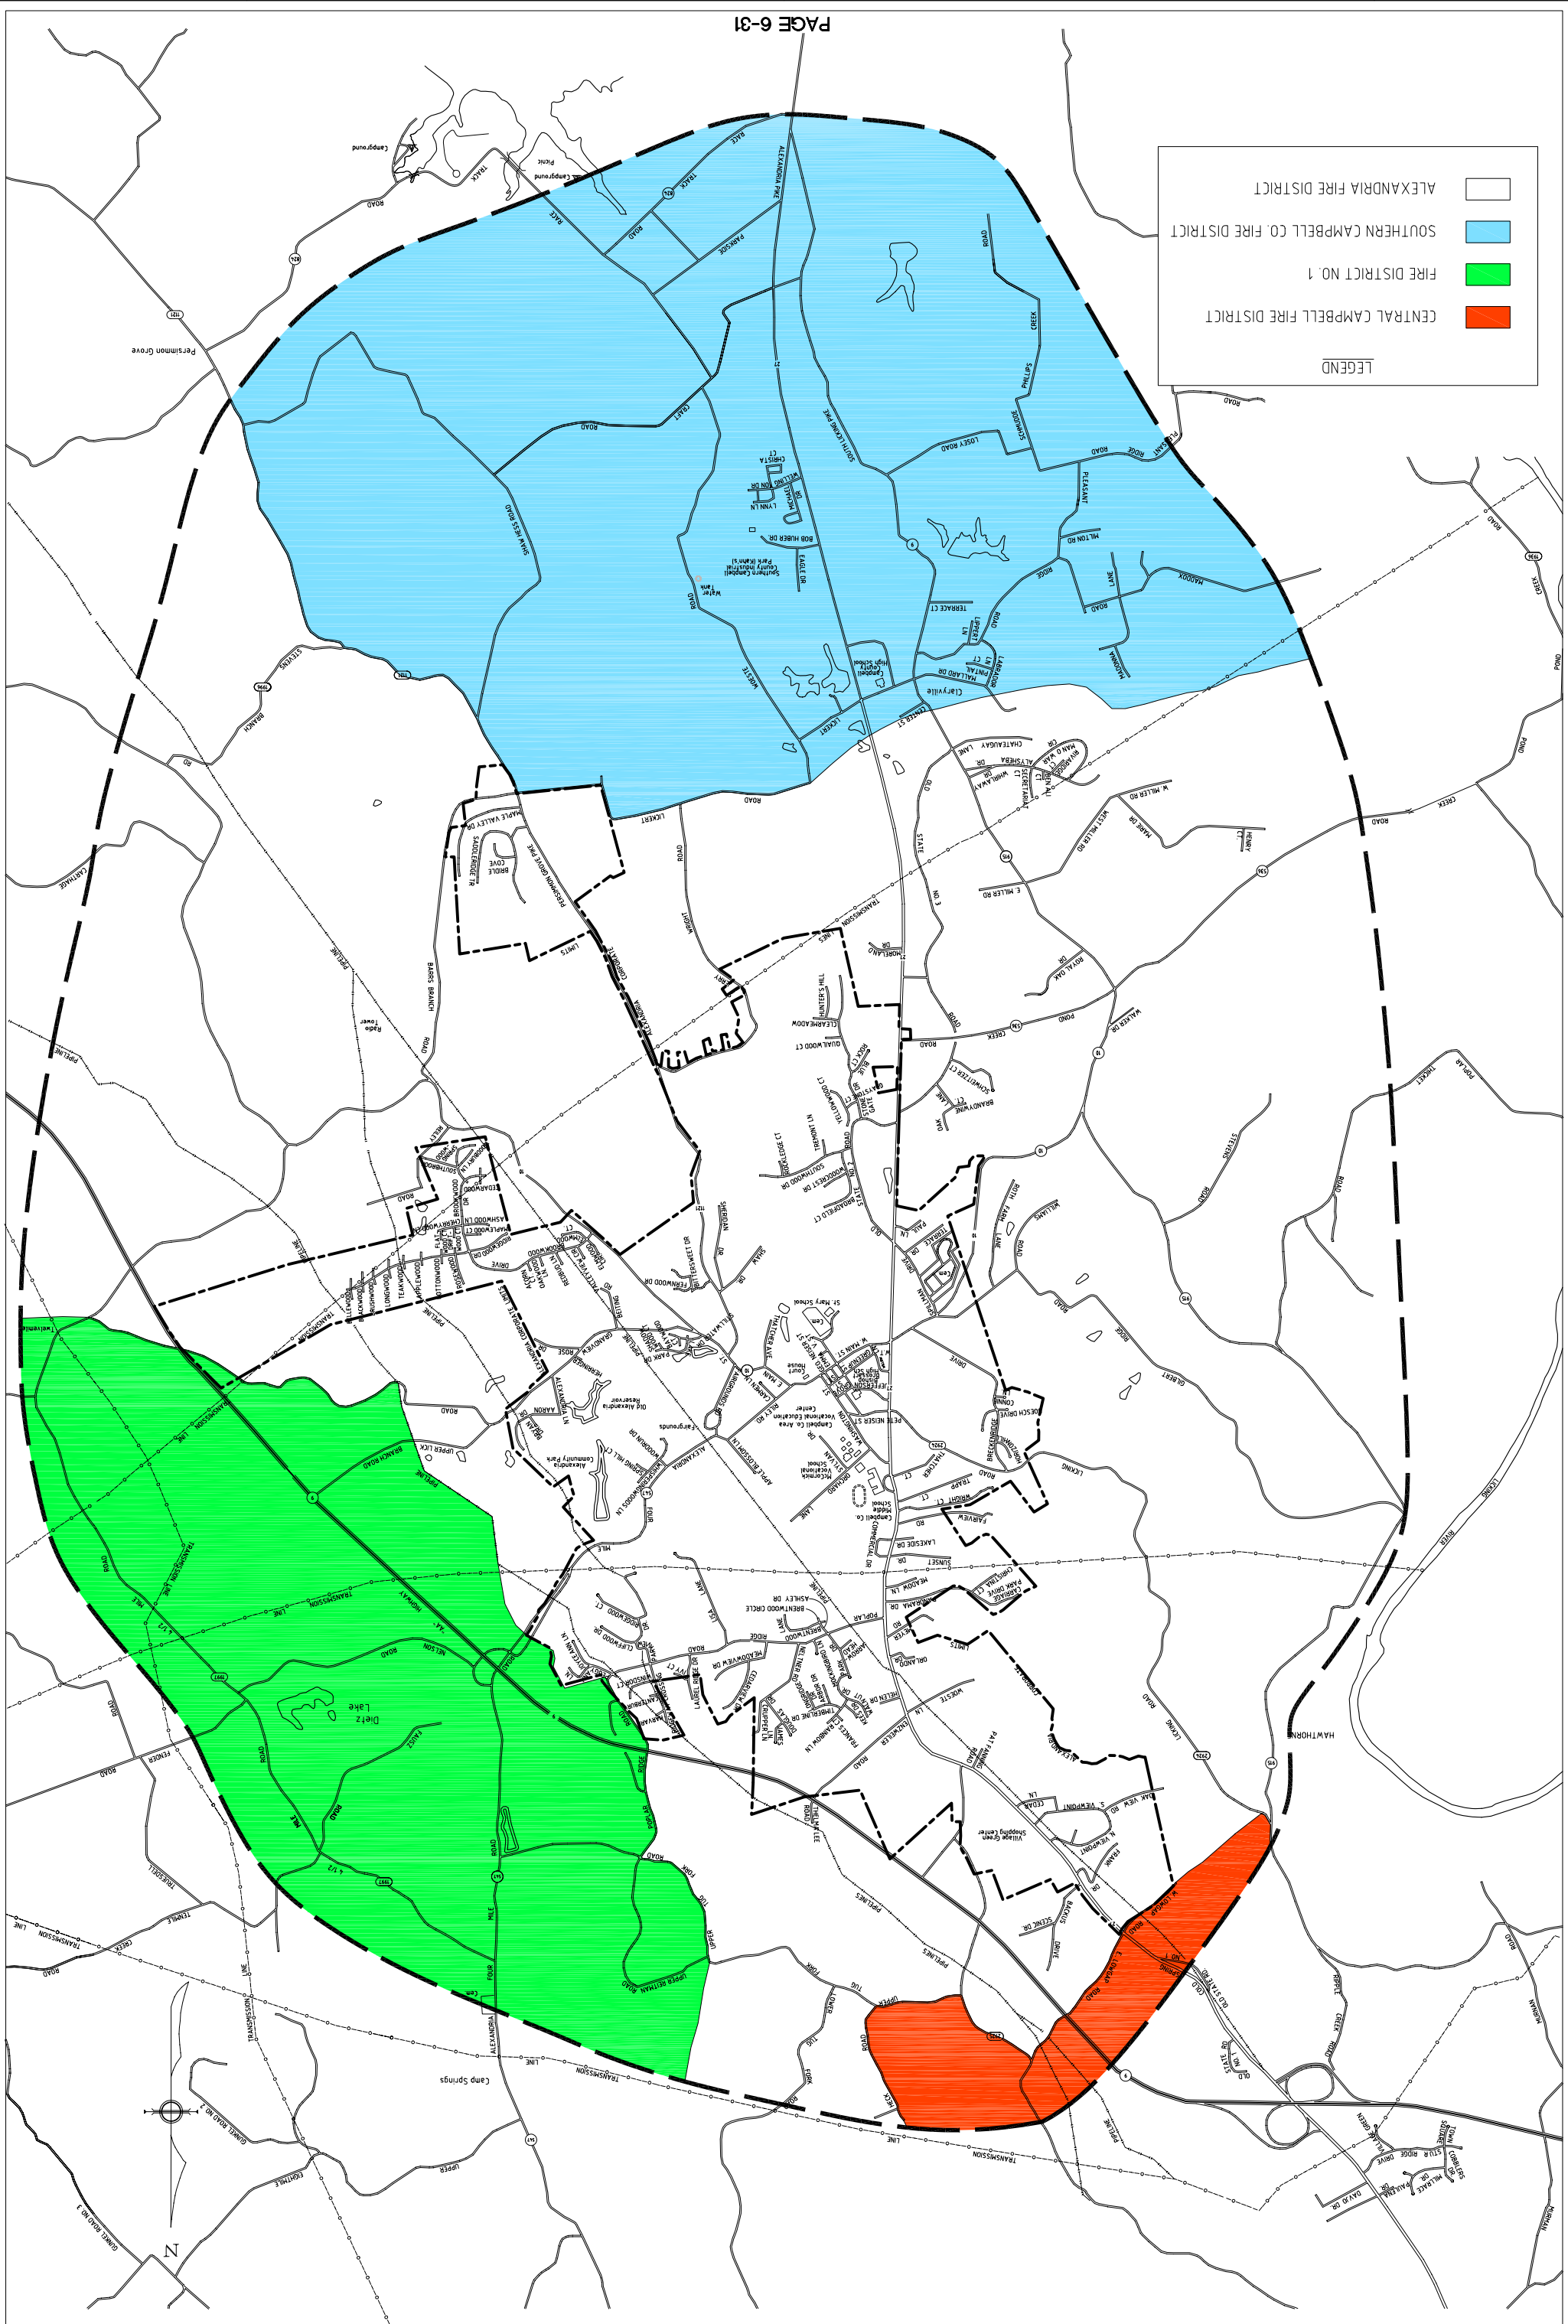

**FIGURE 6-5
ALEXANDRIA PLANNING AREA
FIRE DISTRICT MAP
CAMPBELL COUNTY, KENTUCKY**

CITY LIMITS
PLANNING AREA BOUNDARY

GRAPHIC SCALE IN FEET
1500 750 0 1500

PAGE 6-31

LEGEND

- CENTRAL CAMPBELL FIRE DISTRICT
- FIRE DISTRICT NO. 1
- SOUTHERN CAMPBELL CO. FIRE DISTRICT
- ALEXANDRIA FIRE DISTRICT