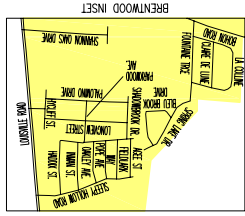

FUTURE LAND USE MAP MERCER COUNTY, KENTUCKY

EXHIBIT I

LEGEND

	MIXED USE DEVELOPMENT AREA
	PUBLIC/INSTITUTIONAL
	LOW DENSITY RESIDENTIAL
	HIGH DENSITY RESIDENTIAL
	COMMERCIAL
	INDUSTRIAL
	RECREATIONAL/RESORT
	BR-PASS OVERLAY DISTRICT
	CORPORATE LIMITS
	SHAKERTOWN SCENIC OVERLAY
	INCORPORATED AREA
	SMALL COMMUNITY DISTRICT
	AGRICULTURAL/OPEN SPACE