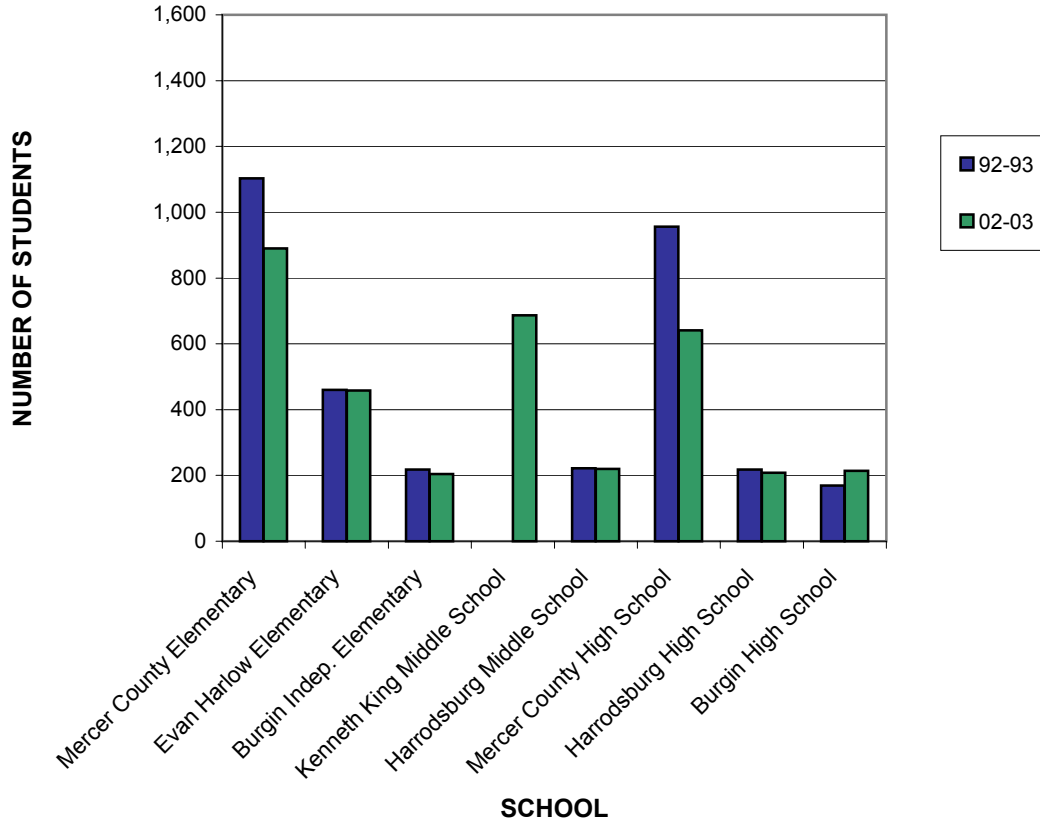

**FIGURE 6-2
MERCER COUNTY ENROLLMENT RATES**

SCHOOL	92-93	02-03	%CHG.
Mercer County Elementary	1,103	890	-19.31%
Evan Harlow Elementary	460	458	-0.43%
Burgin Indep. Elementary	218	204	-6.42%
Kenneth King Middle School	0	687	-
Harrodsburg Middle School	222	220	-0.90%
Mercer County High School	956	641	-32.95%
Harrodsburg High School	218	208	-4.59%
Burgin High School	169	214	26.63%
Total Enrollment	3,346	3,522	5.26%

Source: Kentucky Department of Education, December 2003