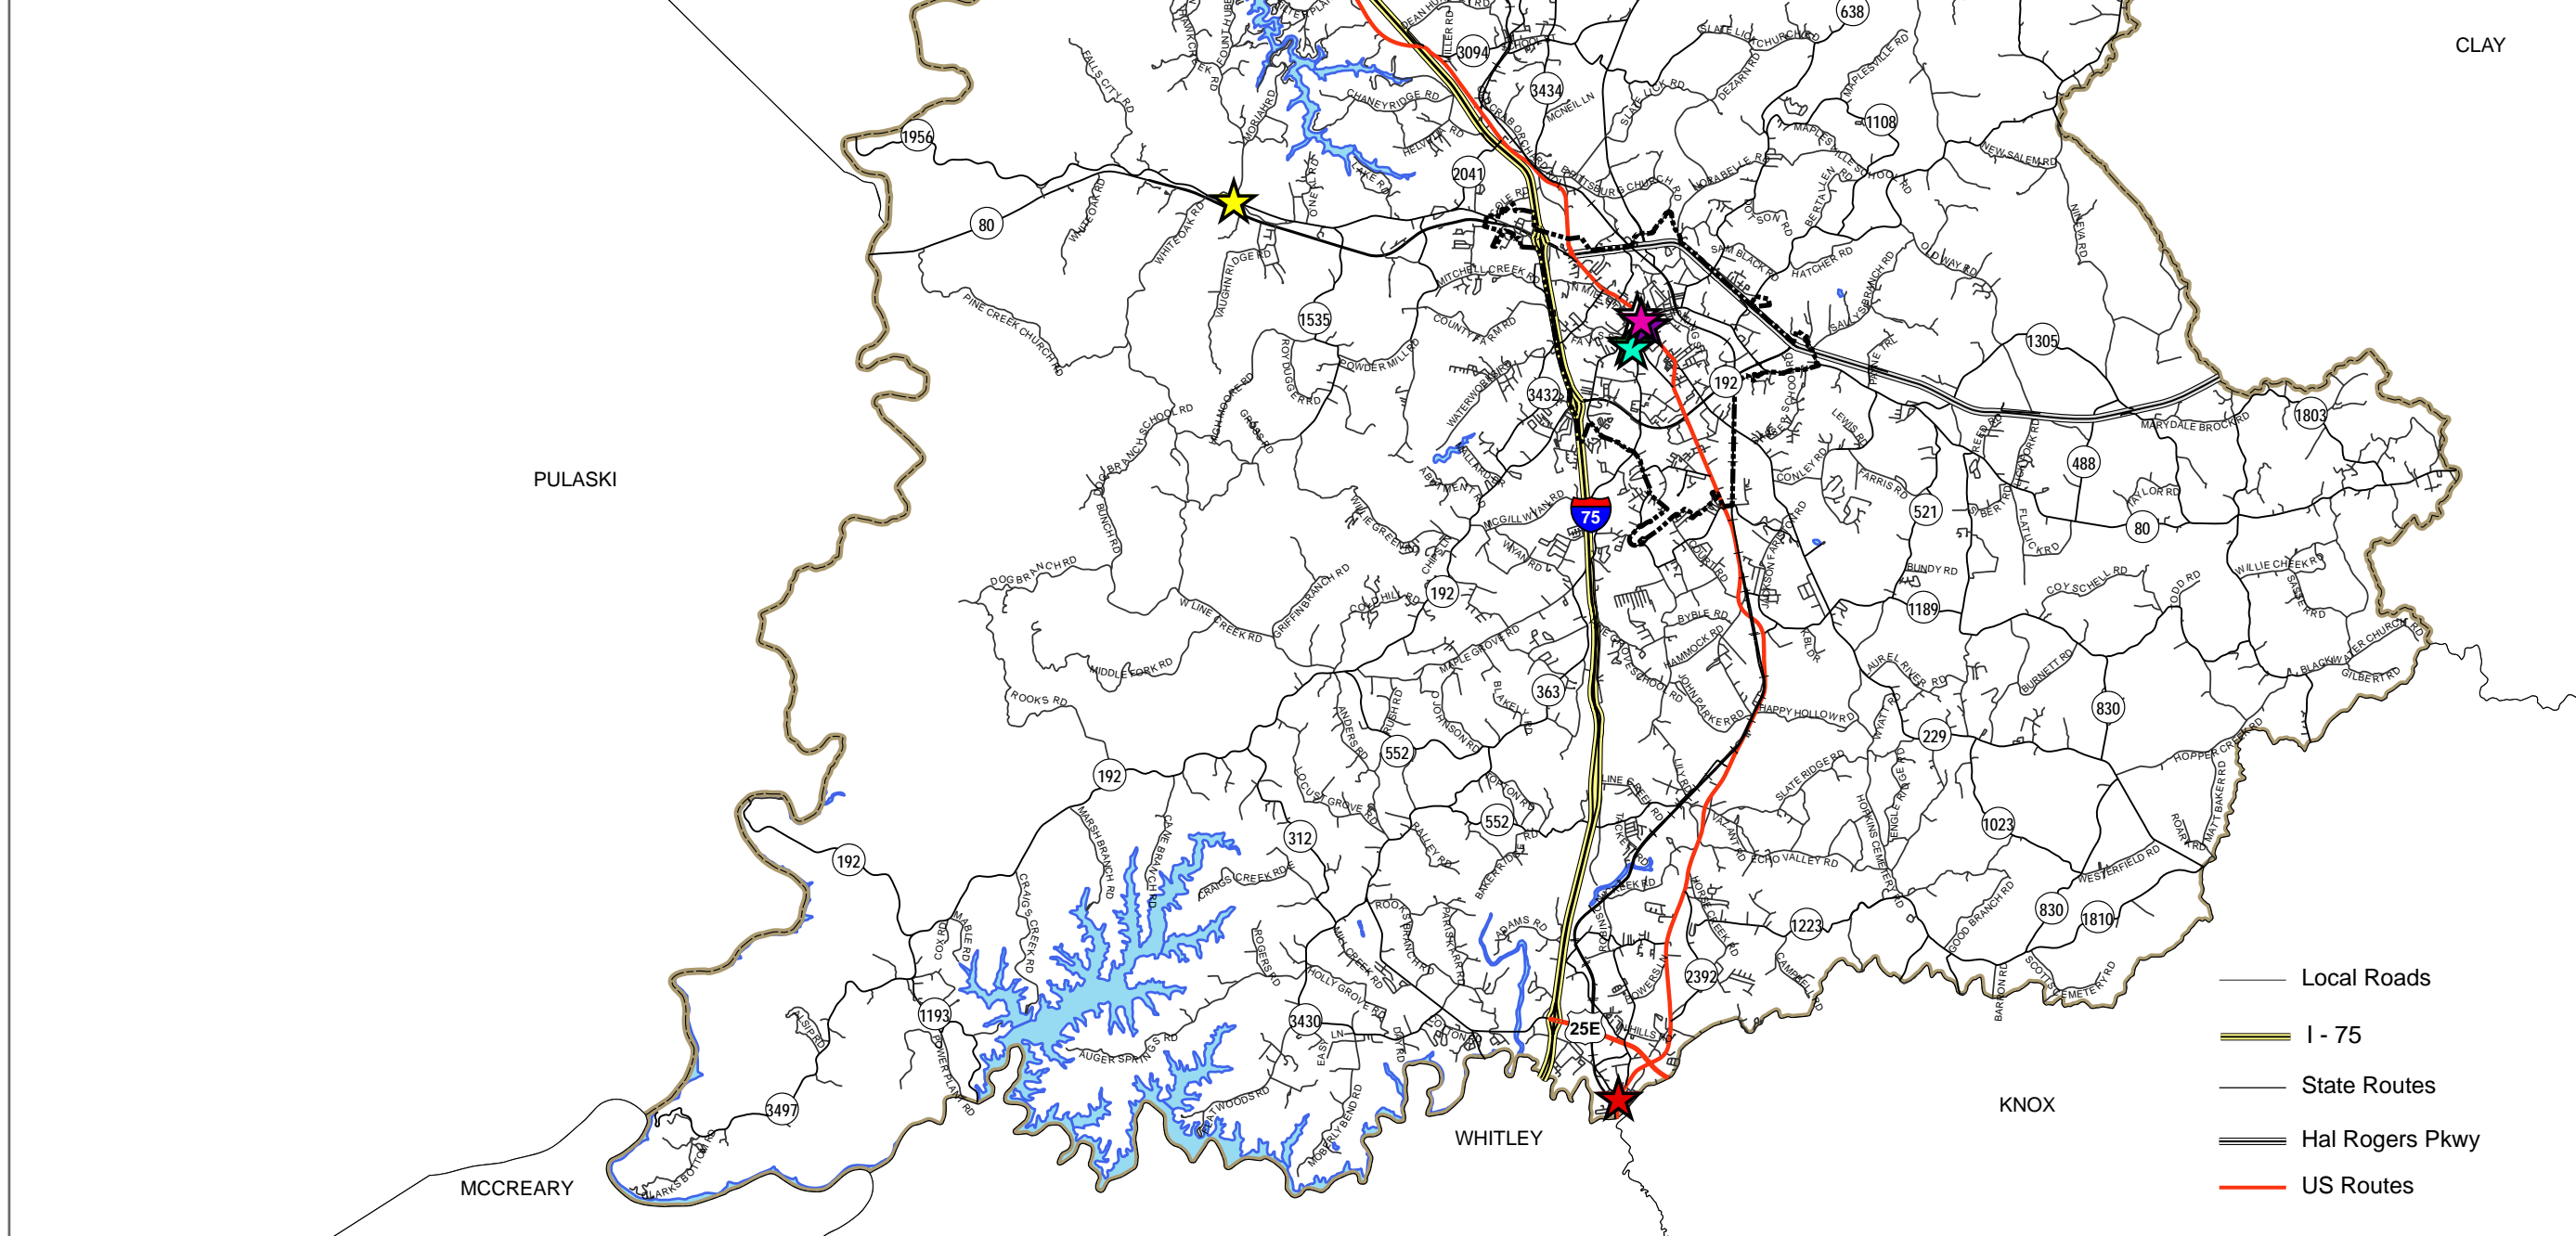

MAP INFORMATION

Data Sources:
 Cumberland Valley ADD
 Kentucky Transportation Cabinet (KYTC)
 US Census Tiger LINE data (ESRI Online)

Cartography by:
 Dottie Batte

Kriss Lowry & Associates, Inc.
 227 South Rays Fork Rd
 Corinth, KY 41010-3027
 (502) 857-2800

CITY OF LONDON

- Local Roads
- I - 75
- State Routes
- Hal Rogers Pkwy
- US Routes